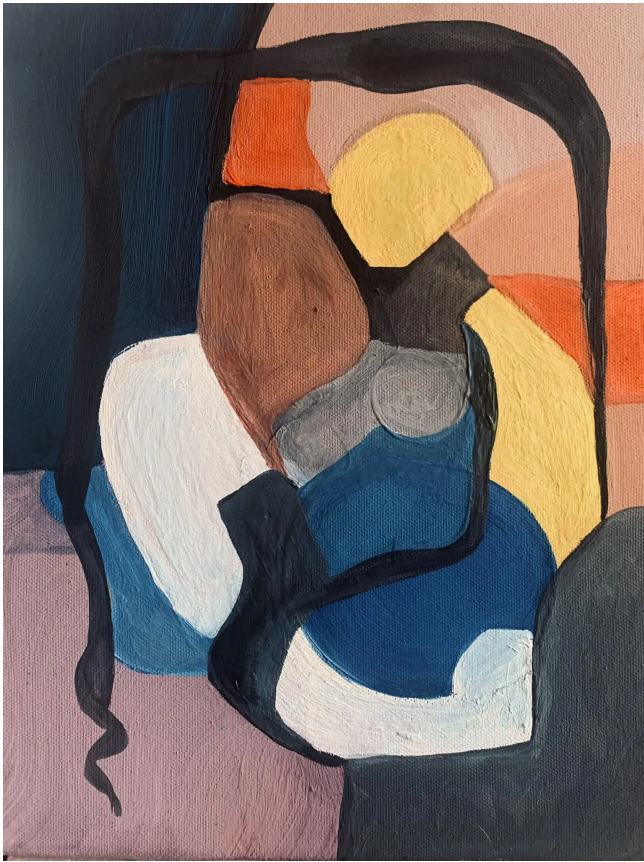

Morning cuddle

Arnaud Quercy

Where human intimacy becomes visible through color and form

MEDIUM	Acrylic on Paper
DIMENSIONS	40×30cm
YEAR	2022
ORIGIN	France
REFERENCE	Arnaud Quercy Creations / AQC0388 / 2022
AVAILABLE	Art Quam Anima — Gallery Paris
CERTIFICATE	20221231-0058

CURATORIAL NOTES

Morning cuddle explores intimate human connection through abstract form and color relationships. The work belongs to the Mediterranean Echoes collection, examining themes of warmth and closeness through contemporary painting techniques. The composition presents interlocking shapes that suggest figures in embrace without literal representation.

Dark blue-violet tones form the foundation of the composition, creating depth and structure throughout the surface. Gray areas provide transitional zones, while warm orange and rosy brown sections emerge as focal points. Yellow-orange accents add brightness, contrasting with the deeper tones. White areas create breathing space within the dense arrangement of forms. The acrylic medium allows for both precise edges and softer transitions between color zones.

The painting measures as a miniature work on paper, executed in 2022 as part of Quercy's contemporary practice. Certificate of authenticity number 20221231-0058 documents the work's provenance. The piece represents Quercy's exploration of figurative themes through abstract visual language, connecting personal intimacy with broader artistic traditions.