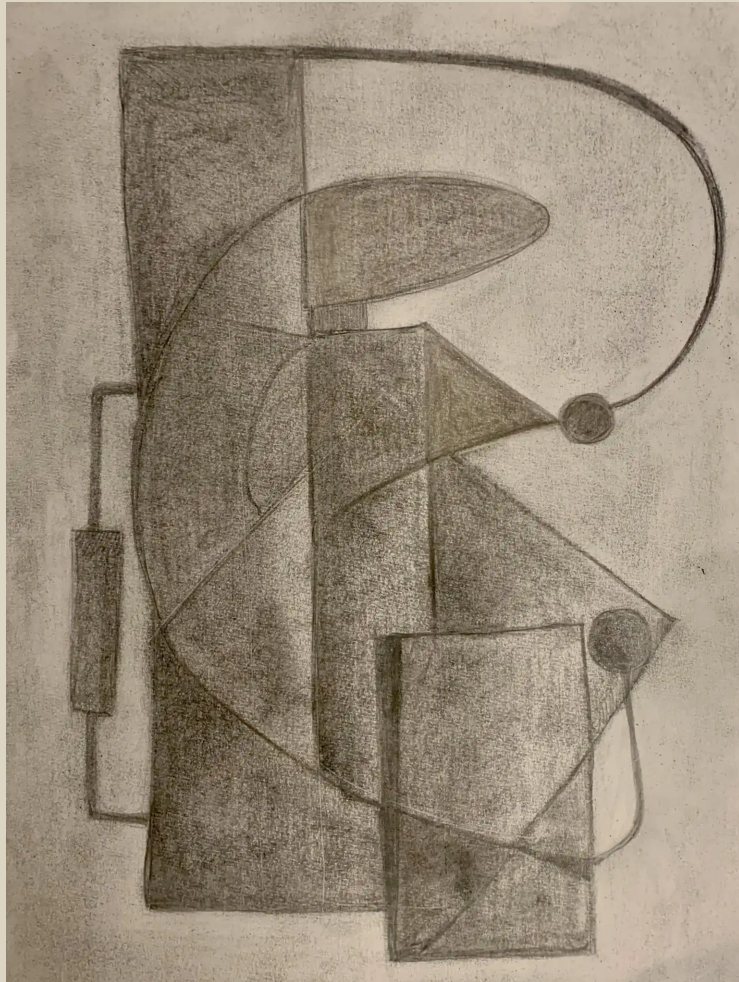

CATALOGUE RAISONNÉ

The driver of Tram 28, Lisbon

Arnaud Quercy

AQC0390 · CR-000390

Art Quam Anima Publishing New York

The driver of Tram 28, Lisbon

Arnaud Quercy

PHYSICAL DETAILS

DESCRIPTION

« The driver of Tram 28, Lisbon » Charcoal on paper, 21x29.5cm Arnaud Quercy Creations / AQC0390 / 2022

WHERE THIS WORK LIVES

Series: Portraits

Collection: Untamed Creations

Technique: Charcoal