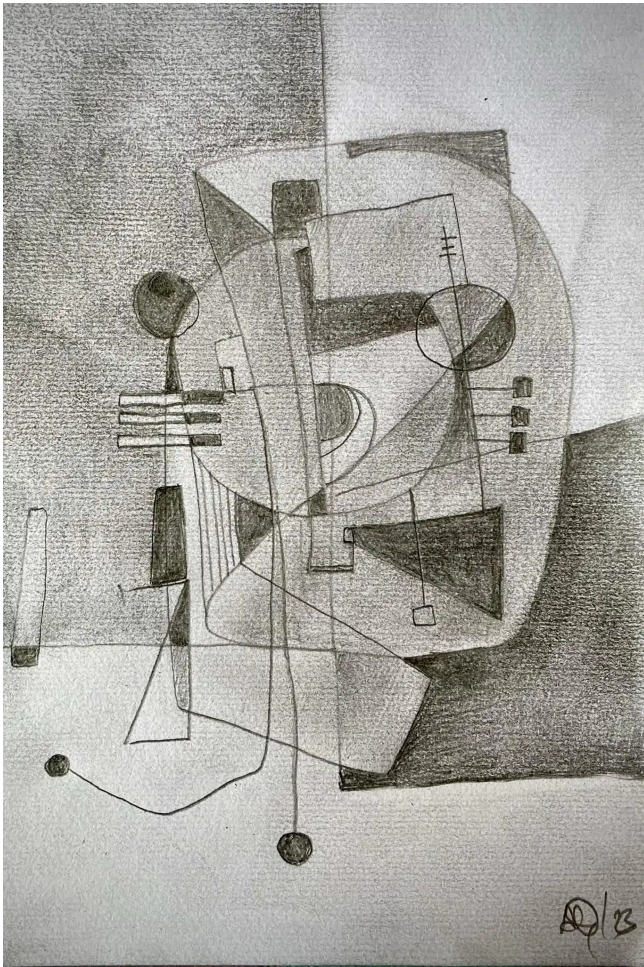

Psyche Unveiled

Arnaud Quercy

Where psychological states become visible through geometric abstraction

MEDIUM	Charcoal on Paper
DIMENSIONS	40×30cm
YEAR	2023
ORIGIN	France
REFERENCE	Arnaud Quercy Creations / AQC0484 / 2023
NOT FOR SALE	Artist's studio
CERTIFICATE	20231231-0071

CURATORIAL NOTES

Psyche Unveiled explores the internal landscape of consciousness through abstract geometric forms. Part of the Research on Tensions collection, this work examines the relationship between visible structure and hidden psychological states. The drawing uses charcoal to create a visual map of mental processes.

The composition centers on overlapping geometric shapes that create depth through layered transparency. Dark charcoal areas anchor the lower portion while lighter tones fill the upper regions. Circular forms appear throughout the surface, connected by linear elements that suggest movement between different psychological states. The paper support allows the charcoal to create both sharp edges and soft gradations.

This miniature-scale drawing demonstrates Quercy's contemporary approach to psychological abstraction. The work carries certificate of authenticity number 20231231-0071 and represents the artist's 2023 investigation into tension as a creative force. Created in France, the piece uses traditional charcoal techniques to render modern concepts of mental structure.