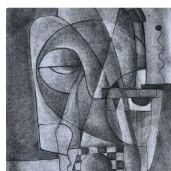

The Alchemist

Charcoal on Paper
21.0×29.5 cm · 2022-01-01
Available
AQC0413